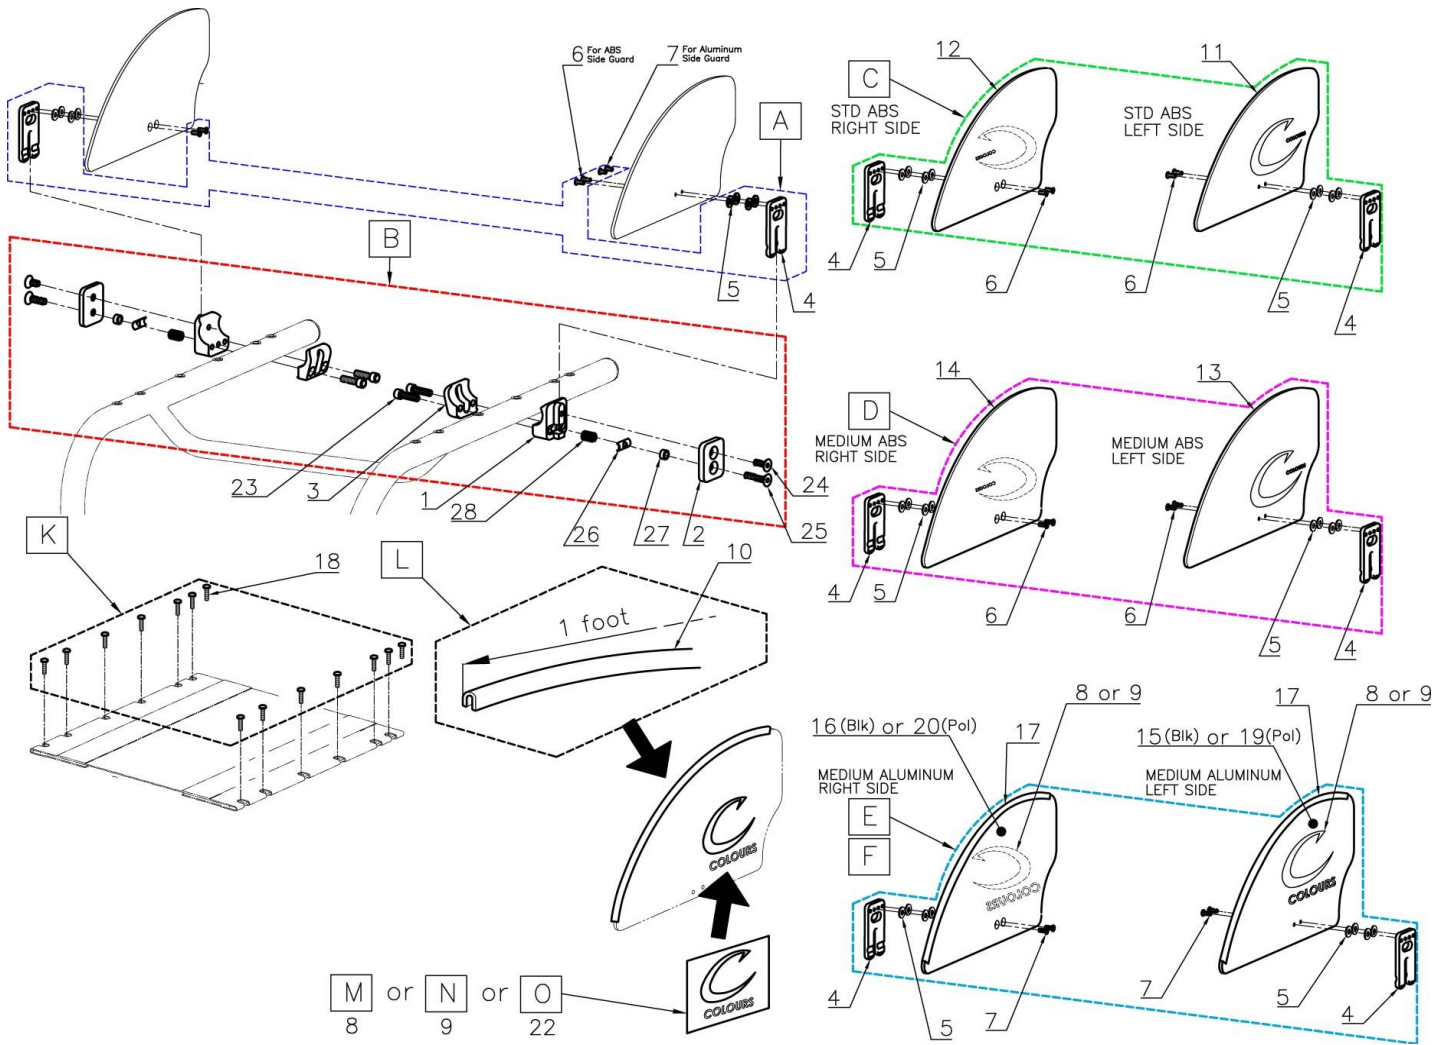

NEW REMOVABLE SIDE GUARDS

POS	Assy #	#	Parts #	QTY	Color	Remark	MSRP	NOTE
A	3101-01A	4	0458-121-A-BK	2	Blk	Side Guard Removable Mount	\$40/set	1sets/chair
		5	0318-307	8	Sil	#10 Washer		
		6	0297-310	4	Sil	#10-32 L:1/2" FHPS		
		7	0505-300	4	Sil	#10-32 L:7/16" FHPS		
B	3101-01B	1	0458-122-A-BK	2	Blk	Side Guard Holder 1	\$100/set	1sets/chair
		2	0458-123-A-BK	2	Blk	Side Guard Holder 3		
		3	0458-124-A-BK	2	Blk	Side Guard Holder 2		
		23	0541-315	4	Sil	1/4-20 L:7/8" SHCS		
		24	0541-316	2	Sil	1/4-20 L:5/8" FHCS		
		25	0541-317	2	Sil	1/4-20 L:1" FHCS		
		26	0458-125-A-BK	2	-	Spring Plate		
		27	0458-126-A-BK	2	-	Spacer		
C	3101-01C	11	0093-302-L	1	Blk	ABS STD LH	\$125/set	1sets/chair
		12	0093-302-R	1	Blk	ABS STD RH		
		4	0458-121-A-BK	2	Blk	Side Guard Removable Mount		
		5	0318-307	8	Sil	#10 Washer		
		6	0297-310	4	Sil	#10-32 L:1/2" FHPS		
D	3101-01D	13	0093-303-L	1	Blk	ABS Medium LH	\$125/set	1sets/chair
		14	0093-303-R	1	Blk	ABS Medium RH		
		4	0458-121-A-BK	2	Blk	Side Guard Removable Mount		
		5	0318-307	8	Sil	#10 Washer		
		6	0297-310	4	Sil	#10-32 L:1/2" FHPS		