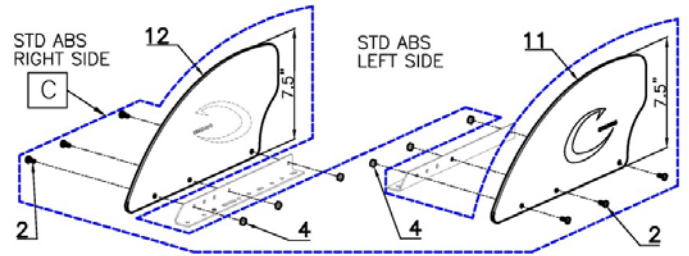

RIGID SIDE GUARDS

POS	Assy #	#	Parts #	QTY	Color	Remark	MSRP	NOTE
A	3000-01A	1	0093-320	1	Blk	Side Guard Rail LH	\$65/set	1set/chair
		6	0093-321	1	Blk	Side Guard Rail RH		
		2	0105-310	6	Sil	#10-32 L:7/16" PHPS		
		3	0318-307	6	Sil	#10 Washer		
		4	0105-300	6	Sil	#10-32 Nylon HLN		
C	3000-01C	5	0102-300	14	Sil	#10-32 L:3/4" PHPS	\$115/set	1set/chair
		11	0093-302-L	1	Blk	ABS STD LH		
		12	0093-302-R	1	Blk	ABS STD RH		
		2	0105-310	6	Sil	#10-32 L:7/16" PHPS		
		4	0105-300	6	Sil	#10-32 Nylon HLN		
D	3000-01D	13	0093-303-L	1	Blk	ABS Medium LH	\$115/set	1set/chair
		14	0093-303-R	1	Blk	ABS Medium RH		
		2	0105-310	6	Sil	#10-32 L:7/16" PHPS		
		4	0105-300	6	Sil	#10-32 Nylon HLN		
E	3000-01E	15	0458-401	2	Blk	Aluminum Medium	\$155/set	1set/chair Black Color
		16	0451-200	2	Blk	Side Guard Trim		
		2	0105-310	6	Sil	#10-32 L:7/16" PHPS		
		3	0318-307	6	Sil	#10 Washer		
		4	0105-300	6	Sil	#10-32 Nylon HLN		
F	3000-01F	7	M-1690-170	2	White	Big C Logo	\$175/set	1set/chair Polish Color
		19	0458-402	2	Polish	Aluminum Medium		
		16	0451-200	2	Blk	Side Guard Trim		
		2	0105-310	6	Sil	#10-32 L:7/16" PHPS		
		3	0318-307	6	Sil	#10 Washer		

POS	Assy #	#	Parts #	QTY	Color	Remark	MSRP	Note
G	3000-01G	17	0676-311-L	1	Blk	Protex Fender LH 20.22" Wheels	\$230/set	1set/chair Black Color
		18	0676-311-R	1	Blk	Protex Fender RH 20.22" Wheels		
		2	0105-310	6	Sil	#10-32 L:7/16" PHPS		
		4	0105-300	6	Sil	#10-32 Nylon HLN		
H	3000-01H	20	0676-300-L	1	Blk	Protex Fender LH 24.25" Wheels	\$230/set	1set/chair Black Color
		21	0676-300-R	1	Blk	Protex Fender RH 24.25" Wheels		
		2	0105-310	3	Sil	#10-32 L:7/16" PHPS		
		4	0105-300	3	Sil	#10-32 Nylon HLN		
O	3000-01O	9	0102-300	14	Sil	#10-32 L:3/4" PHPS	\$15/set	1set/chair
P	-	10	0451-200	1	Blk	Side Guard Trim	\$6/1pcs	1 foot length
Q	-	7	M-1690-170	1	White	Big C Logo	\$8/1pcs	2pcs/chair
R	-	8	M-1690-160	1	Blk	Big C Logo	\$8/1pcs	2pcs/chair
S	-	22	M-1690-175	1	Chrome	Big C-Logo	\$10/1pcs	2pcs/chair