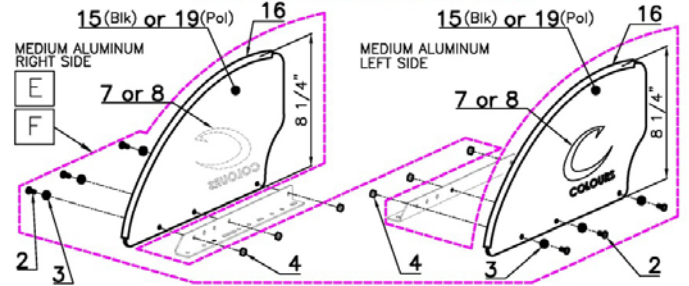

RIGID SIDE GUARDS

POS	Assy #	#	Parts #	QTY	Color	Remark	MSRP	NOTE
A	3000-01A	1	0093-320	1	Blk	Side Guard Rail LH	\$65/set	1set/chair
		6	0093-321	1	Blk	Side Guard Rail RH		
		2	0105-310	6	Sil	#10-32 L:7/16" PHPS		
		3	0318-307	6	Sil	#10 Washer		
		4	0105-300	6	Sil	#10-32 Nylon HLN		
C	3000-01C	5	0102-300	14	Sil	#10-32 L:3/4" PHPS	\$115/set	1set/chair
		11	0093-302-L	1	Blk	ABS STD LH		
		12	0093-302-R	1	Blk	ABS STD RH		
		2	0105-310	6	Sil	#10-32 L:7/16" PHPS		
		4	0105-300	6	Sil	#10-32 Nylon HLN		
D	3000-01D	13	0093-303-L	1	Blk	ABS Medium LH	\$115/set	1set/chair
		14	0093-303-R	1	Blk	ABS Medium RH		
		2	0105-310	6	Sil	#10-32 L:7/16" PHPS		
		4	0105-300	6	Sil	#10-32 Nylon HLN		
E	3000-01E	15	0458-401	2	Blk	Aluminum Medium	\$155/set	1set/chair Black Color
		16	0451-200	2	Blk	Side Guard Trim		
		2	0105-310	6	Sil	#10-32 L:7/16" PHPS		
		3	0318-307	6	Sil	#10 Washer		
		4	0105-300	6	Sil	#10-32 Nylon HLN		
F	3000-01F	7	M-1690-170	2	White	Big C Logo	\$175/set	1set/chair Polish Color
		19	0458-402	2	Polish	Aluminum Medium		
		16	0451-200	2	Blk	Side Guard Trim		
		2	0105-310	6	Sil	#10-32 L:7/16" PHPS		
		3	0318-307	6	Sil	#10 Washer		

POS	Assy #	#	Parts #	QTY	Color	Remark	MSRP	Note
G	3000-01G	17	0676-311-L	1	Blk	Protex Fender LH 20.22" Wheels	\$230/set	1set/chair Black Color
		18	0676-311-R	1	Blk	Protex Fender RH 20.22" Wheels		
		2	0105-310	6	Sil	#10-32 L:7/16" PHPS		
		4	0105-300	6	Sil	#10-32 Nylon HLN		
H	3000-01H	20	0676-300-L	1	Blk	Protex Fender LH 24.25" Wheels	\$230/set	1set/chair Black Color
		21	0676-300-R	1	Blk	Protex Fender RH 24.25" Wheels		
		2	0105-310	3	Sil	#10-32 L:7/16" PHPS		
		4	0105-300	3	Sil	#10-32 Nylon HLN		
O	3000-01O	9	0102-300	14	Sil	#10-32 L:3/4" PHPS	\$15/set	1set/chair
P	-	10	0451-200	1	Blk	Side Guard Trim	\$6/1pcs	1 foot length
Q	-	7	M-1690-170	1	White	Big C Logo	\$8/1pcs	2pcs/chair
R	-	8	M-1690-160	1	Blk	Big C Logo	\$8/1pcs	2pcs/chair
S	-	22	M-1690-175	1	Chrome	Big C-Logo	\$10/1pcs	2pcs/chair