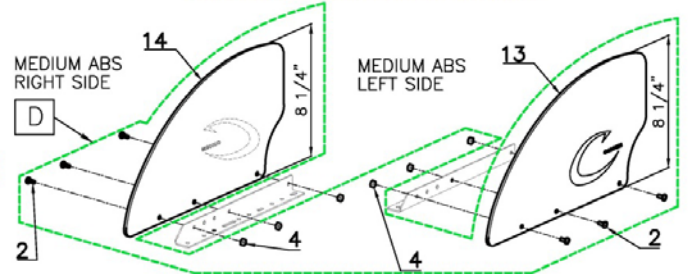

RIGID SIDE GUARDS

POS	Assy #	#	Parts #	QTY	Color	Remark	MSRP	NOTE
A	3000-01A	1	0093-320	1	Blk	Side Guard Rail LH	\$65/set	1set/chair
		6	0093-321	1	Blk	Side Guard Rail RH		
		2	0105-310	6	Sil	#10-32 L:7/16" PHPS		
		3	0318-307	6	Sil	#10 Washer		
		4	0105-300	6	Sil	#10-32 Nylon HLN		
C	3000-01C	5	0102-300	14	Sil	#10-32 L:3/4" PHPS	\$115/set	1set/chair
		11	0093-302-L	1	Blk	ABS STD LH		
		12	0093-302-R	1	Blk	ABS STD RH		
		2	0105-310	6	Sil	#10-32 L:7/16" PHPS		
		4	0105-300	6	Sil	#10-32 Nylon HLN		
D	3000-01D	13	0093-303-L	1	Blk	ABS Medium LH	\$115/set	1set/chair
		14	0093-303-R	1	Blk	ABS Medium RH		
		2	0105-310	6	Sil	#10-32 L:7/16" PHPS		
		4	0105-300	6	Sil	#10-32 Nylon HLN		
E	3000-01E	15	0458-401	2	Blk	Aluminum Medium	\$155/set	1set/chair Black Color
		16	0451-200	2	Blk	Side Guard Trim		
		2	0105-310	6	Sil	#10-32 L:7/16" PHPS		
		3	0318-307	6	Sil	#10 Washer		
		4	0105-300	6	Sil	#10-32 Nylon HLN		
F	3000-01F	7	M-1690-170	2	White	Big C Logo	\$175/set	1set/chair Polish Color
		19	0458-402	2	Polish	Aluminum Medium		
		16	0451-200	2	Blk	Side Guard Trim		
		2	0105-310	6	Sil	#10-32 L:7/16" PHPS		
		3	0318-307	6	Sil	#10 Washer		

POS	Assy #	#	Parts #	QTY	Color	Remark	MSRP	Note
G	3000-01G	17	0676-311-L	1	Blk	Protex Fender LH 20.22" Wheels	\$230/set	1set/chair Black Color
		18	0676-311-R	1	Blk	Protex Fender RH 20.22" Wheels		
		2	0105-310	6	Sil	#10-32 L:7/16" PHPS		
		4	0105-300	6	Sil	#10-32 Nylon HLN		
H	3000-01H	20	0676-300-L	1	Blk	Protex Fender LH 24.25" Wheels	\$230/set	1set/chair Black Color
		21	0676-300-R	1	Blk	Protex Fender RH 24.25" Wheels		
		2	0105-310	3	Sil	#10-32 L:7/16" PHPS		
		4	0105-300	3	Sil	#10-32 Nylon HLN		
O	3000-01O	9	0102-300	14	Sil	#10-32 L:3/4" PHPS	\$15/set	1set/chair
P	-	10	0451-200	1	Blk	Side Guard Trim	\$6/1pcs	1 foot length
Q	-	7	M-1690-170	1	White	Big C Logo	\$8/1pcs	2pcs/chair
R	-	8	M-1690-160	1	Blk	Big C Logo	\$8/1pcs	2pcs/chair
S	-	22	M-1690-175	1	Chrome	Big C-Logo	\$10/1pcs	2pcs/chair