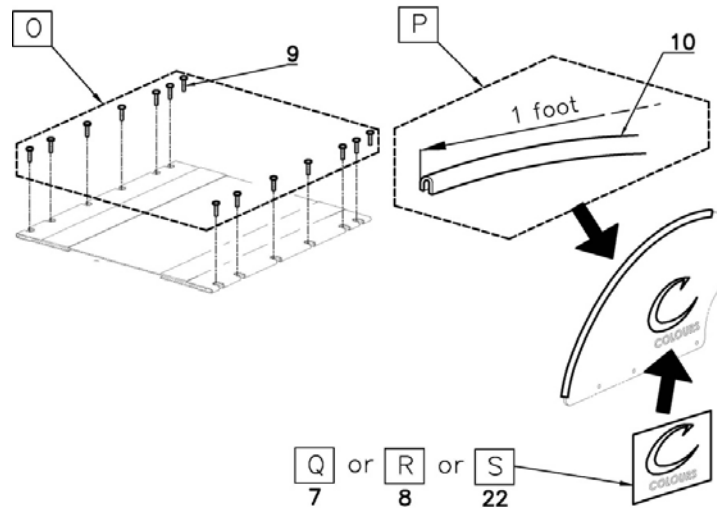

RIGID SIDE GUARDS

POS	Assy #	#	Parts #	QTY	Color	Remark	MSRP	NOTE
A	3000-01A	1	0093-320	1	Blk	Side Guard Rail LH	\$65/set	1set/chair
		6	0093-321	1	Blk	Side Guard Rail RH		
		2	0105-310	6	Sil	#10-32 L:7/16" PHPS		
		3	0318-307	6	Sil	#10 Washer		
		4	0105-300	6	Sil	#10-32 Nylon HLN		
C	3000-01C	5	0102-300	14	Sil	#10-32 L:3/4" PHPS	\$115/set	1set/chair
		11	0093-302-L	1	Blk	ABS STD LH		
		12	0093-302-R	1	Blk	ABS STD RH		
		2	0105-310	6	Sil	#10-32 L:7/16" PHPS		
		4	0105-300	6	Sil	#10-32 Nylon HLN		
D	3000-01D	13	0093-303-L	1	Blk	ABS Medium LH	\$115/set	1set/chair
		14	0093-303-R	1	Blk	ABS Medium RH		
		2	0105-310	6	Sil	#10-32 L:7/16" PHPS		
		4	0105-300	6	Sil	#10-32 Nylon HLN		
E	3000-01E	15	0458-401	2	Blk	Aluminum Medium	\$155/set	1set/chair Black Color
		16	0451-200	2	Blk	Side Guard Trim		
		2	0105-310	6	Sil	#10-32 L:7/16" PHPS		
		3	0318-307	6	Sil	#10 Washer		
		4	0105-300	6	Sil	#10-32 Nylon HLN		
F	3000-01F	7	M-1690-170	2	White	Big C Logo	\$175/set	1set/chair Polish Color
		19	0458-402	2	Polish	Aluminum Medium		
		16	0451-200	2	Blk	Side Guard Trim		
		2	0105-310	6	Sil	#10-32 L:7/16" PHPS		
		3	0318-307	6	Sil	#10 Washer		

POS	Assy #	#	Parts #	QTY	Color	Remark	MSRP	Note
G	3000-01G	17	0676-311-L	1	Blk	Protex Fender LH 20.22" Wheels	\$230/set	1set/chair Black Color
		18	0676-311-R	1	Blk	Protex Fender RH 20.22" Wheels		
		2	0105-310	6	Sil	#10-32 L:7/16" PHPS		
		4	0105-300	6	Sil	#10-32 Nylon HLN		
H	3000-01H	20	0676-300-L	1	Blk	Protex Fender LH 24.25" Wheels	\$230/set	1set/chair Black Color
		21	0676-300-R	1	Blk	Protex Fender RH 24.25" Wheels		
		2	0105-310	3	Sil	#10-32 L:7/16" PHPS		
		4	0105-300	3	Sil	#10-32 Nylon HLN		
O	3000-01O	9	0102-300	14	Sil	#10-32 L:3/4" PHPS	\$15/set	1set/chair
P	-	10	0451-200	1	Blk	Side Guard Trim	\$6/1pcs	1 foot length
Q	-	7	M-1690-170	1	White	Big C Logo	\$8/1pcs	2pcs/chair
R	-	8	M-1690-160	1	Blk	Big C Logo	\$8/1pcs	2pcs/chair
S	-	22	M-1690-175	1	Chrome	Big C-Logo	\$10/1pcs	2pcs/chair