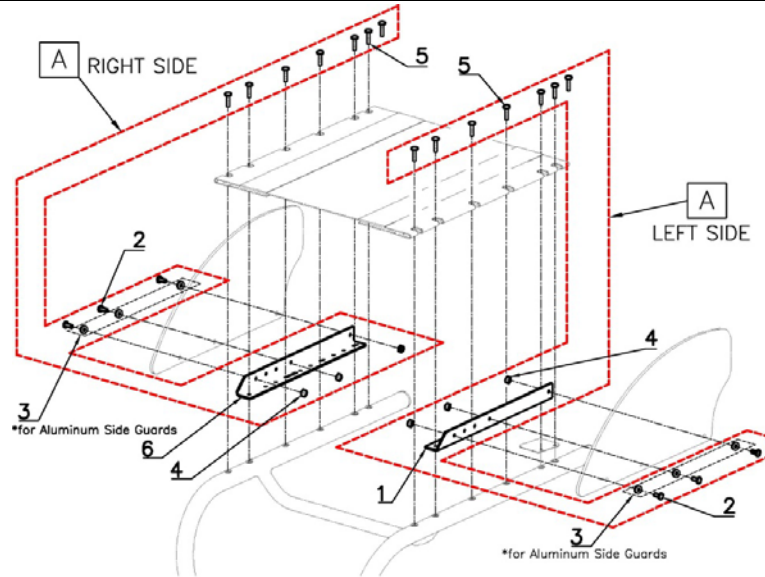

RIGID SIDE GUARDS

POS	Assy #	#	Parts #	QTY	Color	Remark	MSRP	NOTE
A	3000-01A	1	0093-320	1	Blk	Side Guard Rail LH	\$65/set	1set/chair
		6	0093-321	1	Blk	Side Guard Rail RH		
		2	0105-310	6	Sil	#10-32 L:7/16" PHPS		
		3	0318-307	6	Sil	#10 Washer		
		4	0105-300	6	Sil	#10-32 Nylon HLN		
C	3000-01C	5	0102-300	14	Sil	#10-32 L:3/4" PHPS	\$115/set	1set/chair
		11	0093-302-L	1	Blk	ABS STD LH		
		12	0093-302-R	1	Blk	ABS STD RH		
		2	0105-310	6	Sil	#10-32 L:7/16" PHPS		
		4	0105-300	6	Sil	#10-32 Nylon HLN		
D	3000-01D	13	0093-303-L	1	Blk	ABS Medium LH	\$115/set	1set/chair
		14	0093-303-R	1	Blk	ABS Medium RH		
		2	0105-310	6	Sil	#10-32 L:7/16" PHPS		
		4	0105-300	6	Sil	#10-32 Nylon HLN		
E	3000-01E	15	0458-401	2	Blk	Aluminum Medium	\$155/set	1set/chair Black Color
		16	0451-200	2	Blk	Side Guard Trim		
		2	0105-310	6	Sil	#10-32 L:7/16" PHPS		
		3	0318-307	6	Sil	#10 Washer		
		4	0105-300	6	Sil	#10-32 Nylon HLN		
F	3000-01F	7	M-1690-170	2	White	Big C Logo	\$175/set	1set/chair Polish Color
		19	0458-402	2	Polish	Aluminum Medium		
		16	0451-200	2	Blk	Side Guard Trim		
		2	0105-310	6	Sil	#10-32 L:7/16" PHPS		
		3	0318-307	6	Sil	#10 Washer		

POS	Assy #	#	Parts #	QTY	Color	Remark	MSRP	Note
G	3000-01G	17	0676-311-L	1	Blk	Protex Fender LH 20.22" Wheels	\$230/set	1set/chair Black Color
		18	0676-311-R	1	Blk	Protex Fender RH 20.22" Wheels		
		2	0105-310	6	Sil	#10-32 L:7/16" PHPS		
		4	0105-300	6	Sil	#10-32 Nylon HLN		
H	3000-01H	20	0676-300-L	1	Blk	Protex Fender LH 24.25" Wheels	\$230/set	1set/chair Black Color
		21	0676-300-R	1	Blk	Protex Fender RH 24.25" Wheels		
		2	0105-310	3	Sil	#10-32 L:7/16" PHPS		
		4	0105-300	3	Sil	#10-32 Nylon HLN		
O	3000-01O	9	0102-300	14	Sil	#10-32 L:3/4" PHPS	\$15/set	1set/chair
P	-	10	0451-200	1	Blk	Side Guard Trim	\$6/1pcs	1 foot length
Q	-	7	M-1690-170	1	White	Big C Logo	\$8/1pcs	2pcs/chair
R	-	8	M-1690-160	1	Blk	Big C Logo	\$8/1pcs	2pcs/chair
S	-	22	M-1690-175	1	Chrome	Big C-Logo	\$10/1pcs	2pcs/chair