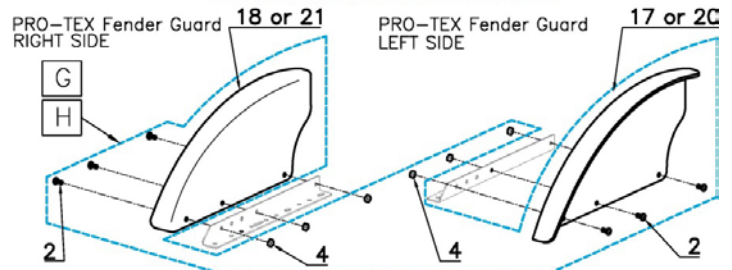

RIGID SIDE GUARDS

POS	Assy #	#	Parts #	QTY	Color	Remark	MSRP	NOTE
A	3000-01A	1	0093-320	1	Blk	Side Guard Rail LH	\$65/set	1set/chair
		6	0093-321	1	Blk	Side Guard Rail RH		
		2	0105-310	6	Sil	#10-32 L:7/16" PHPS		
		3	0318-307	6	Sil	#10 Washer		
		4	0105-300	6	Sil	#10-32 Nylon HLN		
C	3000-01C	5	0102-300	14	Sil	#10-32 L:3/4" PHPS	\$115/set	1set/chair
		11	0093-302-L	1	Blk	ABS STD LH		
		12	0093-302-R	1	Blk	ABS STD RH		
		2	0105-310	6	Sil	#10-32 L:7/16" PHPS		
		4	0105-300	6	Sil	#10-32 Nylon HLN		
D	3000-01D	13	0093-303-L	1	Blk	ABS Medium LH	\$115/set	1set/chair
		14	0093-303-R	1	Blk	ABS Medium RH		
		2	0105-310	6	Sil	#10-32 L:7/16" PHPS		
		4	0105-300	6	Sil	#10-32 Nylon HLN		
E	3000-01E	15	0458-401	2	Blk	Aluminum Medium	\$155/set	1set/chair Black Color
		16	0451-200	2	Blk	Side Guard Trim		
		2	0105-310	6	Sil	#10-32 L:7/16" PHPS		
		3	0318-307	6	Sil	#10 Washer		
		4	0105-300	6	Sil	#10-32 Nylon HLN		
F	3000-01F	7	M-1690-170	2	White	Big C Logo	\$175/set	1set/chair Polish Color
		19	0458-402	2	Polish	Aluminum Medium		
		16	0451-200	2	Blk	Side Guard Trim		
		2	0105-310	6	Sil	#10-32 L:7/16" PHPS		
		3	0318-307	6	Sil	#10 Washer		

POS	Assy #	#	Parts #	QTY	Color	Remark	MSRP	Note
G	3000-01G	17	0676-311-L	1	Blk	Protex Fender LH 20.22" Wheels	\$230/set	1set/chair Black Color
		18	0676-311-R	1	Blk	Protex Fender RH 20.22" Wheels		
		2	0105-310	6	Sil	#10-32 L:7/16" PHPS		
		4	0105-300	6	Sil	#10-32 Nylon HLN		
H	3000-01H	20	0676-300-L	1	Blk	Protex Fender LH 24.25" Wheels	\$230/set	1set/chair Black Color
		21	0676-300-R	1	Blk	Protex Fender RH 24.25" Wheels		
		2	0105-310	3	Sil	#10-32 L:7/16" PHPS		
		4	0105-300	3	Sil	#10-32 Nylon HLN		
O	3000-01O	9	0102-300	14	Sil	#10-32 L:3/4" PHPS	\$15/set	1set/chair
P	-	10	0451-200	1	Blk	Side Guard Trim	\$6/1pcs	1 foot length
Q	-	7	M-1690-170	1	White	Big C Logo	\$8/1pcs	2pcs/chair
R	-	8	M-1690-160	1	Blk	Big C Logo	\$8/1pcs	2pcs/chair
S	-	22	M-1690-175	1	Chrome	Big C-Logo	\$10/1pcs	2pcs/chair