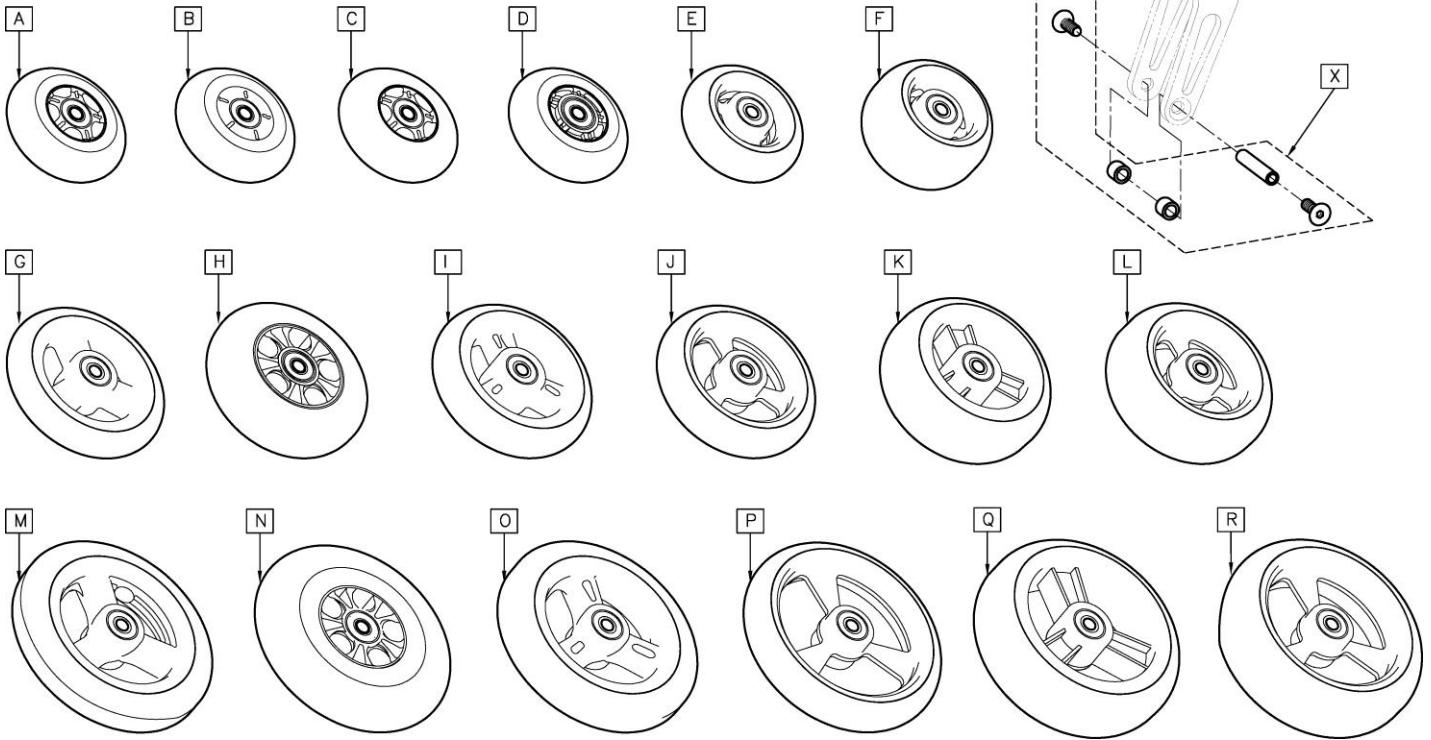

CASTERS

COLOURS
IN MOTION

Ver. 1

10/01/12

Section

3200

POS	Parts #	QTY	Remark	MSRP	NOTE
A	0069-300	1	3" x W:1" Composite Black Hub / Clear Tire	\$30/1pcs	3" STD
B	0065-300	1	3" x W:1" Red Hub / Red Tire	\$30/1pcs	3" STD
C	0070-300	1	3" x W:1" Composite Black Hub / Black Tire	\$30/1pcs	3" STD
D	0532-250	1	3" x W:1" Composite Black Hub / Lighted Tire	\$40/1pcs	Lighted
E	0410-310	1	3" x W:1" Aluminum Silver Hub / Black Tire	\$90/1pcs	Frog Legs
E	0410-305	1	3" x W:1" Aluminum Black Hub / Black Tire	\$90/1pcs	Frog Legs
F	0410-311	1	3" x W:1.5" Aluminum Silver Hub / Black Tire	\$90/1pcs	Frog Legs
F	0410-312	1	3" x W:1.5" Aluminum Black Hub / Black Tire	\$90/1pcs	Frog Legs
G	0549-305	1	4" x W:1" Composite Black Hub / Black Tire	\$30/1pcs	4" STD
H	0532-300	1	4" x W:1" Composite Black Hub / Lighted Tire	\$40/1pcs	Lighted
I	0410-590	1	4" x W:1" Composite Black Hub / Black Tire	\$70/1pcs	Frog Legs
J	0410-303	1	4" x W:1" Aluminum Silver Hub / Black Tire	\$90/1pcs	Frog Legs
J	0410-302	1	4" x W:1" Aluminum Black Hub / Black Tire	\$90/1pcs	Frog Legs
K	0410-375	1	4" x W:1.5" Composite Black Hub / Black Tire	\$60/1pcs	Frog Legs
K	0410-390	1	4" x W:1.5" Composite Black Hub / Blue Tire	\$60/1pcs	Frog Legs
K	0410-380	1	4" x W:1.5" Composite Black Hub / Red Tire	\$60/1pcs	Frog Legs