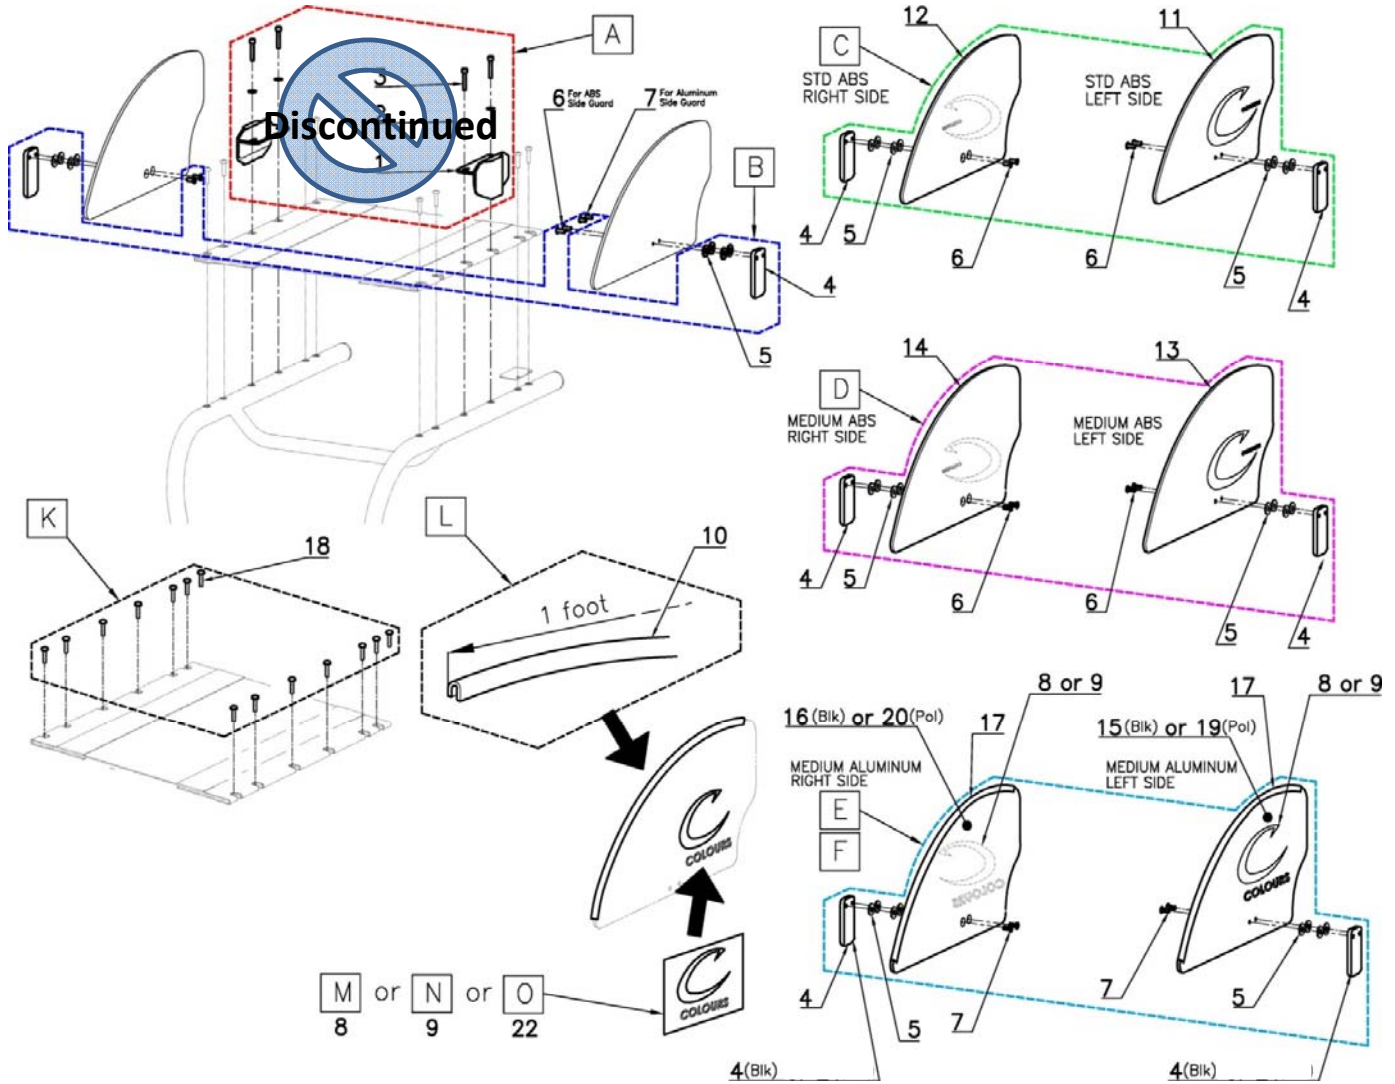

REMOVABLE SIDE GUARDS

POS	Assy #	#	Parts #	QTY	Color	Remark	MSRP	NOTE
A	3100-01A		Discontinued					
B	3100-01B	4	0458-120	2	Blk	Side Guard Removable Mount	\$30/set	1sets/chair
		5	0318-307	8	Sil	#10 Washer		
		6	0297-310	4	Sil	#10-32 L:1/2" FHPS		
		7	0505-300	4	Sil	#10-32 L:7/16" FHPS		
C	3100-01C	11	0093-302-L	1	Blk	ABS STD LH	\$115/set	1sets/chair
		12	0093-302-R	1	Blk	ABS STD RH		
		4	0458-120	2	Blk	Side Guard Removable Mount		
		5	0318-307	8	Sil	#10 Washer		
		6	0297-310	4	Sil	#10-32 L:1/2" FHPS		
D	3100-01D	13	0093-303-L	1	Blk	ABS Medium LH	\$115/set	1sets/chair
		14	0093-303-R	1	Blk	ABS Medium RH		
		4	0458-120	2	Blk	Side Guard Removable Mount		
		5	0318-307	8	Sil	#10 Washer		
		6	0297-310	4	Sil	#10-32 L:1/2" FHPS		

POS	Assy #	#	Parts #	QTY	Color	Remark	MSRP	Note
E	3100-01E	15	0458-410-L	1	Blk	Aluminum Medium LH	\$155/set	1sets/chair Black Color
		16	0458-410-R	1	Blk	Aluminum Medium RH		
		4	0458-120	2	Blk	Side Guard Removable Mount		
		5	0318-307	8	Sil	#10 Washer		
		7	0505-300	4	Sil	#10-32 L:7/16" FHPS		
		8	M-1690-170	2	White	Big C-Logo		
		17	0451-200	2	Blk	Side Guard Trim		
		19	0458-400-L	1	Pol	Aluminum Medium LH		
F	3100-01F	20	0458-400-R	1	Pol	Aluminum Medium RH	\$175/set	1sets/chair Polish Color
		4	0458-120	2	Blk	Side Guard Removable Mount		
		5	0318-307	8	Sil	#10 Washer		
		7	0505-300	4	Sil	#10-32 L:7/16" FHPS		
		8	M-1690-160	2	Black	Big C-Logo		
		17	0451-200	2	Blk	Side Guard Trim		
K	3000-01O	18	0102-300	14	Sil	#10-32 L:3/4 PHPS	\$15/set	
L	-	10	0451-200	1	Blk	Side Guard Trim	\$6/ft	1 foot length
M	-	8	M-1690-170	1	White	Big C-Logo	\$8/1pcs	2pcs/chair
N	-	9	M-1690-160	1	Blk	Big C-Logo	\$8/1pcs	2pcs/chair
O	-	22	M-1690-175	1	Chrome	Big C-Logo	\$10/1pcs	2pcs/chair